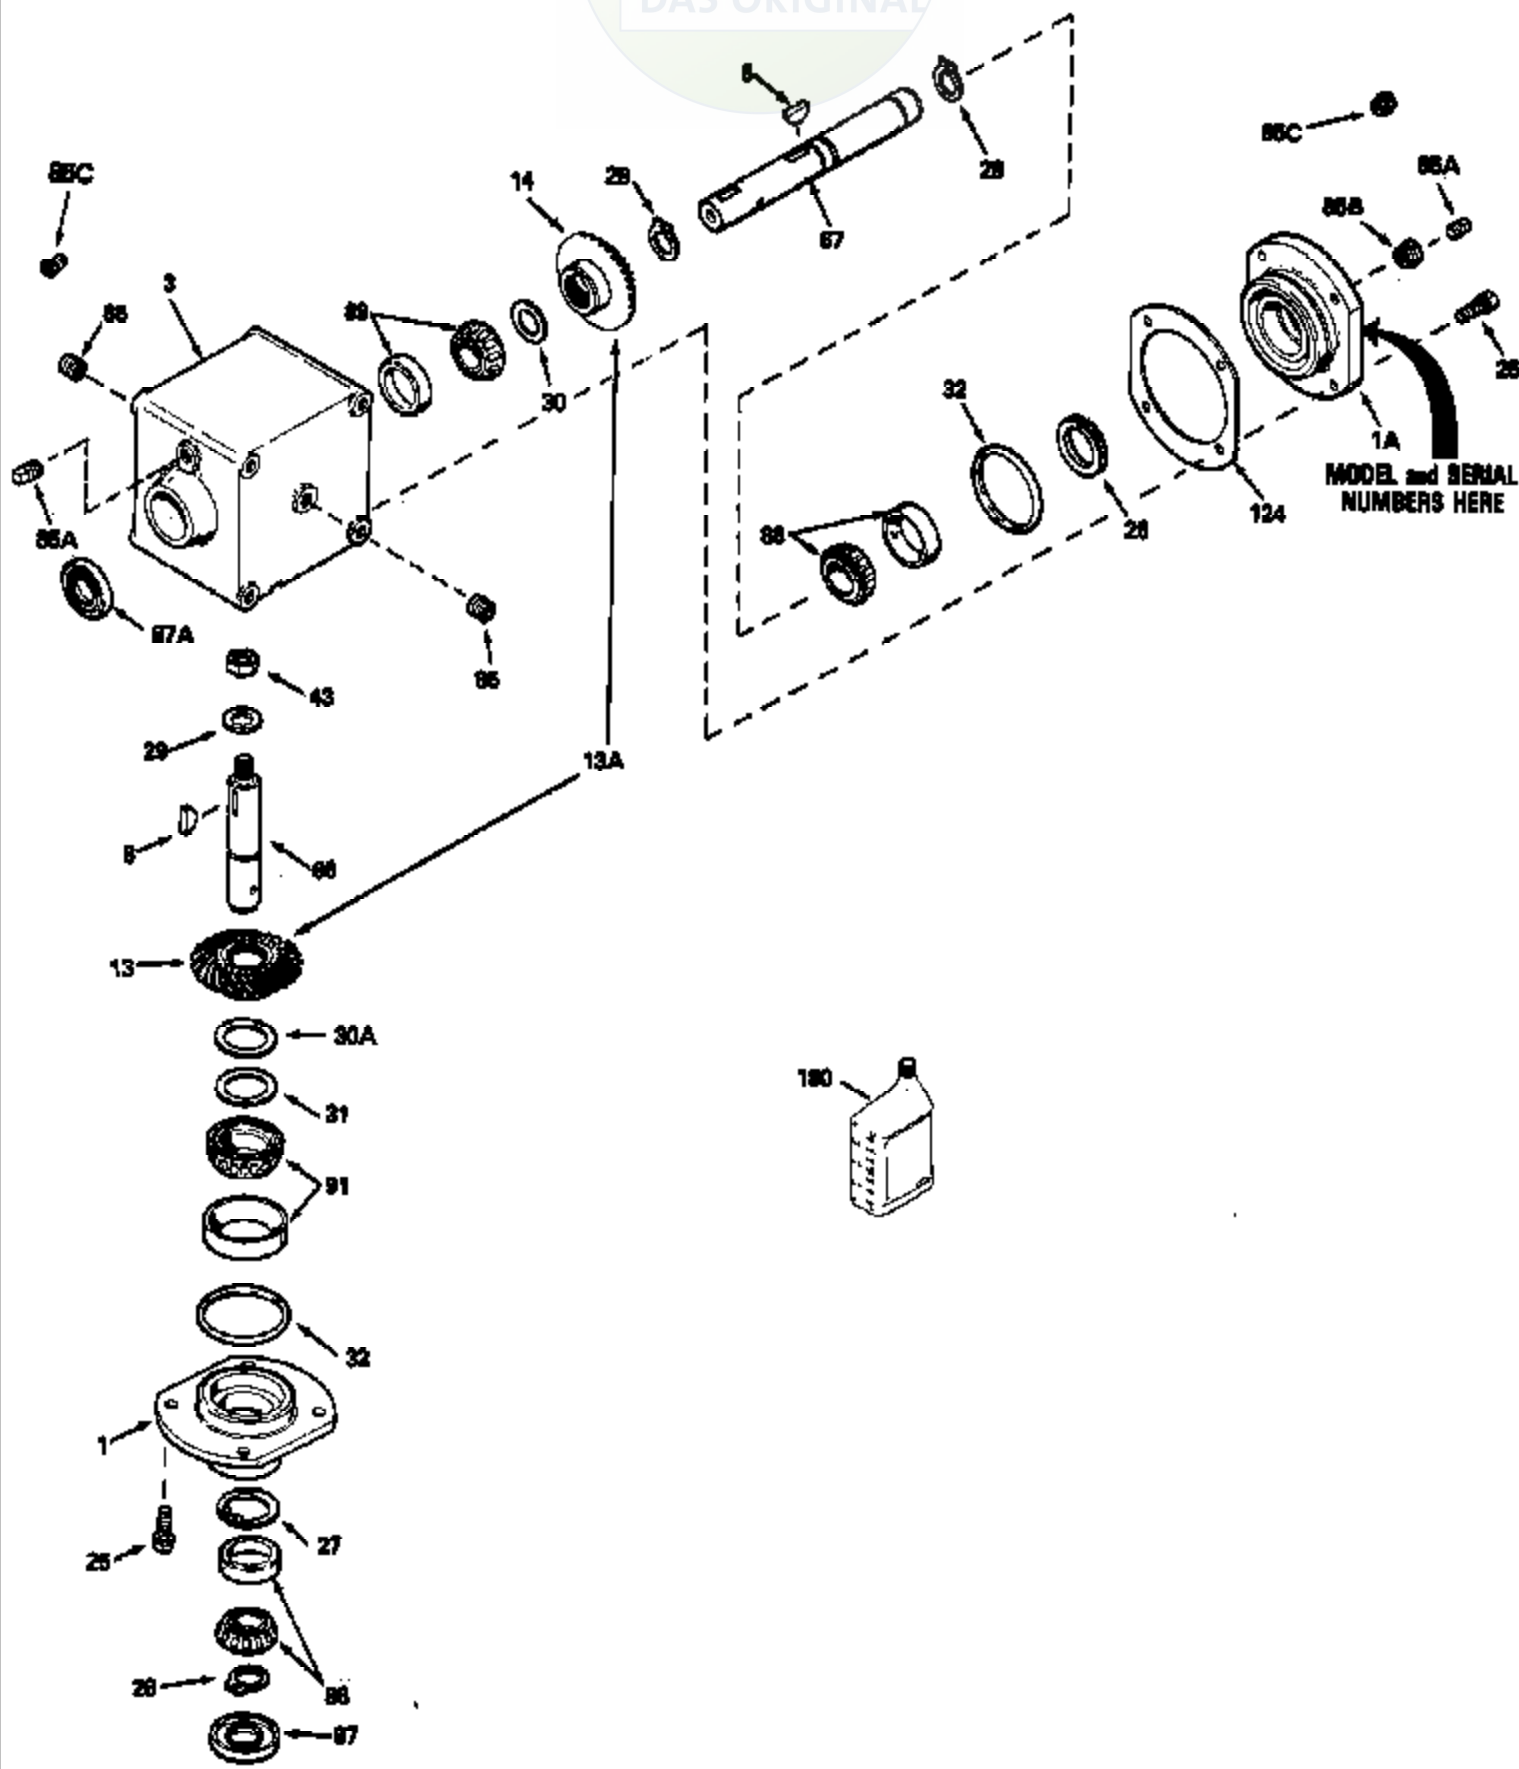

JOIST  
DAS ORIGINAL

ILLUSTRATION SHOWS TYPICAL PARTS ONLY. ORDER BY PART NUMBER. PARTS NOT LISTED ARE SUPPLIED BY OEM.

MODEL and SERIAL  
NUMBERS HERE

Ref #	Part Number	Qty	Description
1A	786106		Retainer Cap
1	786104A		Retainer Cap
3	770076		Right Angle Drive Housing
8	792114		Woodruff Key No. 807
13A	778301		Spiral Bevel Gear & Pinion (25 & 26 t eeth)
25	792037		Screw, 5/16-18 x 1"
26	780137		Load Ring
27	792112		Retaining Ring
28	792113		Retaining Ring
29	792115		Flat Washer
30	780131		Shim
31	780138		Shim
32	788063	1100-1100-006A	O-Ring Page 2 of 2
43	792110A	Peerless	Hex Jam Nut, 3/4-16
66	776224		Input Shaft (4-7/8" long)
67	776298		Output Shaft (7-5/8" long)
85	792116		Pipe Plug, 1/4-18
85A	792039		Pipe Plug, 1/8"
85C	792118		Relief Valve
87A	788065		Oil Seal
87	788064		Oil Seal
88	780132		Bearing & Cup Ass'y (SEE REPAIR MANUA L)
89	780132		Bearing & Cup Ass'y (SEE REPAIR MANUA L)
91	780134		Bearing & Cup Ass'y (SEE REPAIR MANUA L)
124	780136		Retainer Cap Shim
180	730229A		Gear Oil 80W90